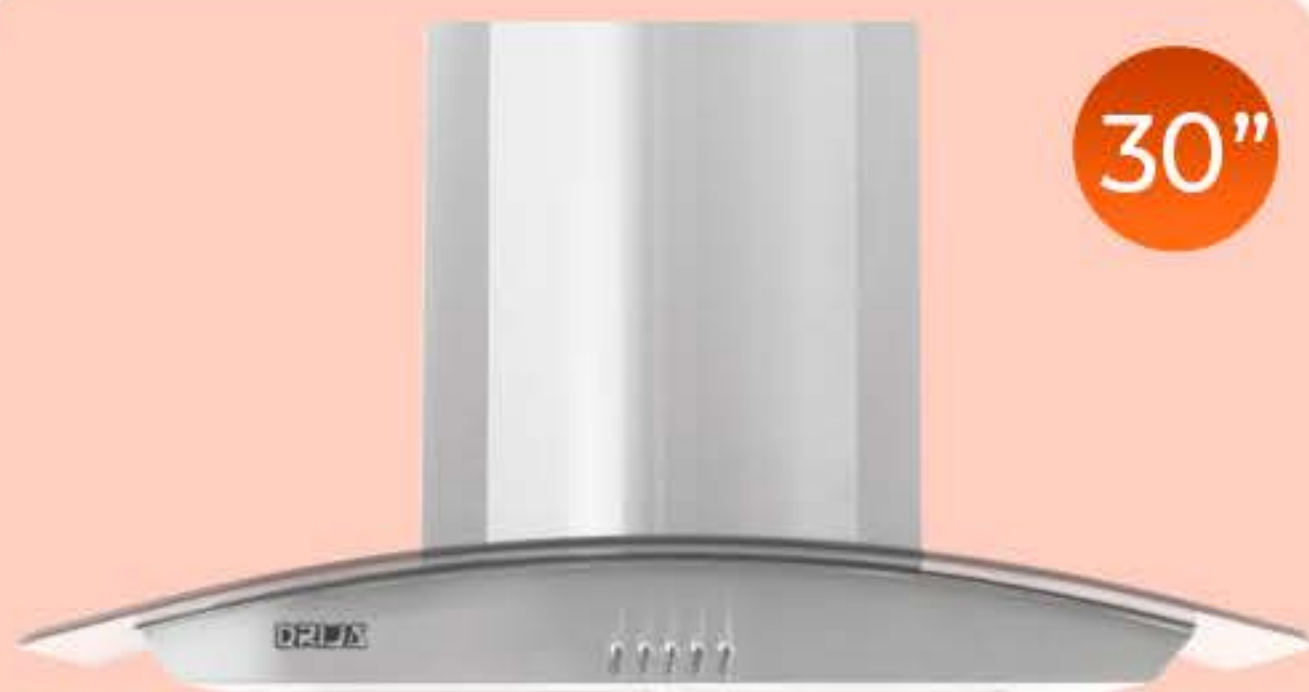

B/. **259.00**

30"

ESF-1056-11

DRIJA

B/. **239.00**

EXT-261-11

EXTRACTOR DE GRASA

30"